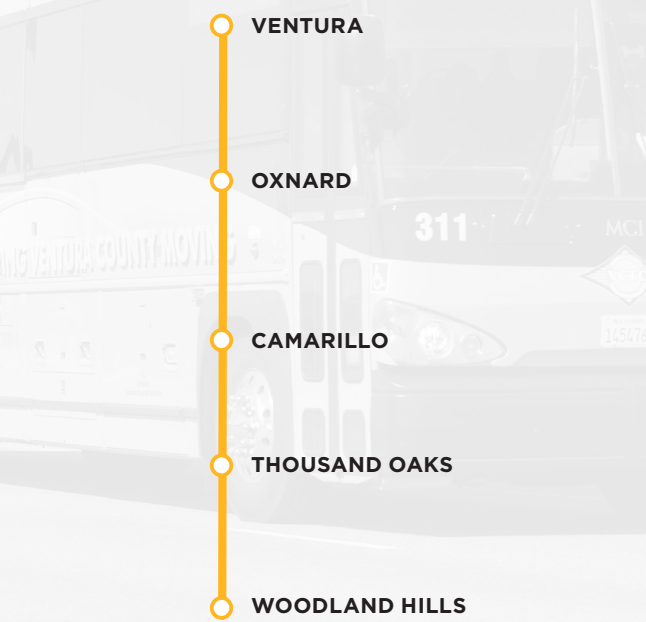

Horario de rutas

En vigor el 26 de agosto de 2024

goventura.org
Customer Service / Servicio al cliente
800.438.1112
ridercomments@goventura.org