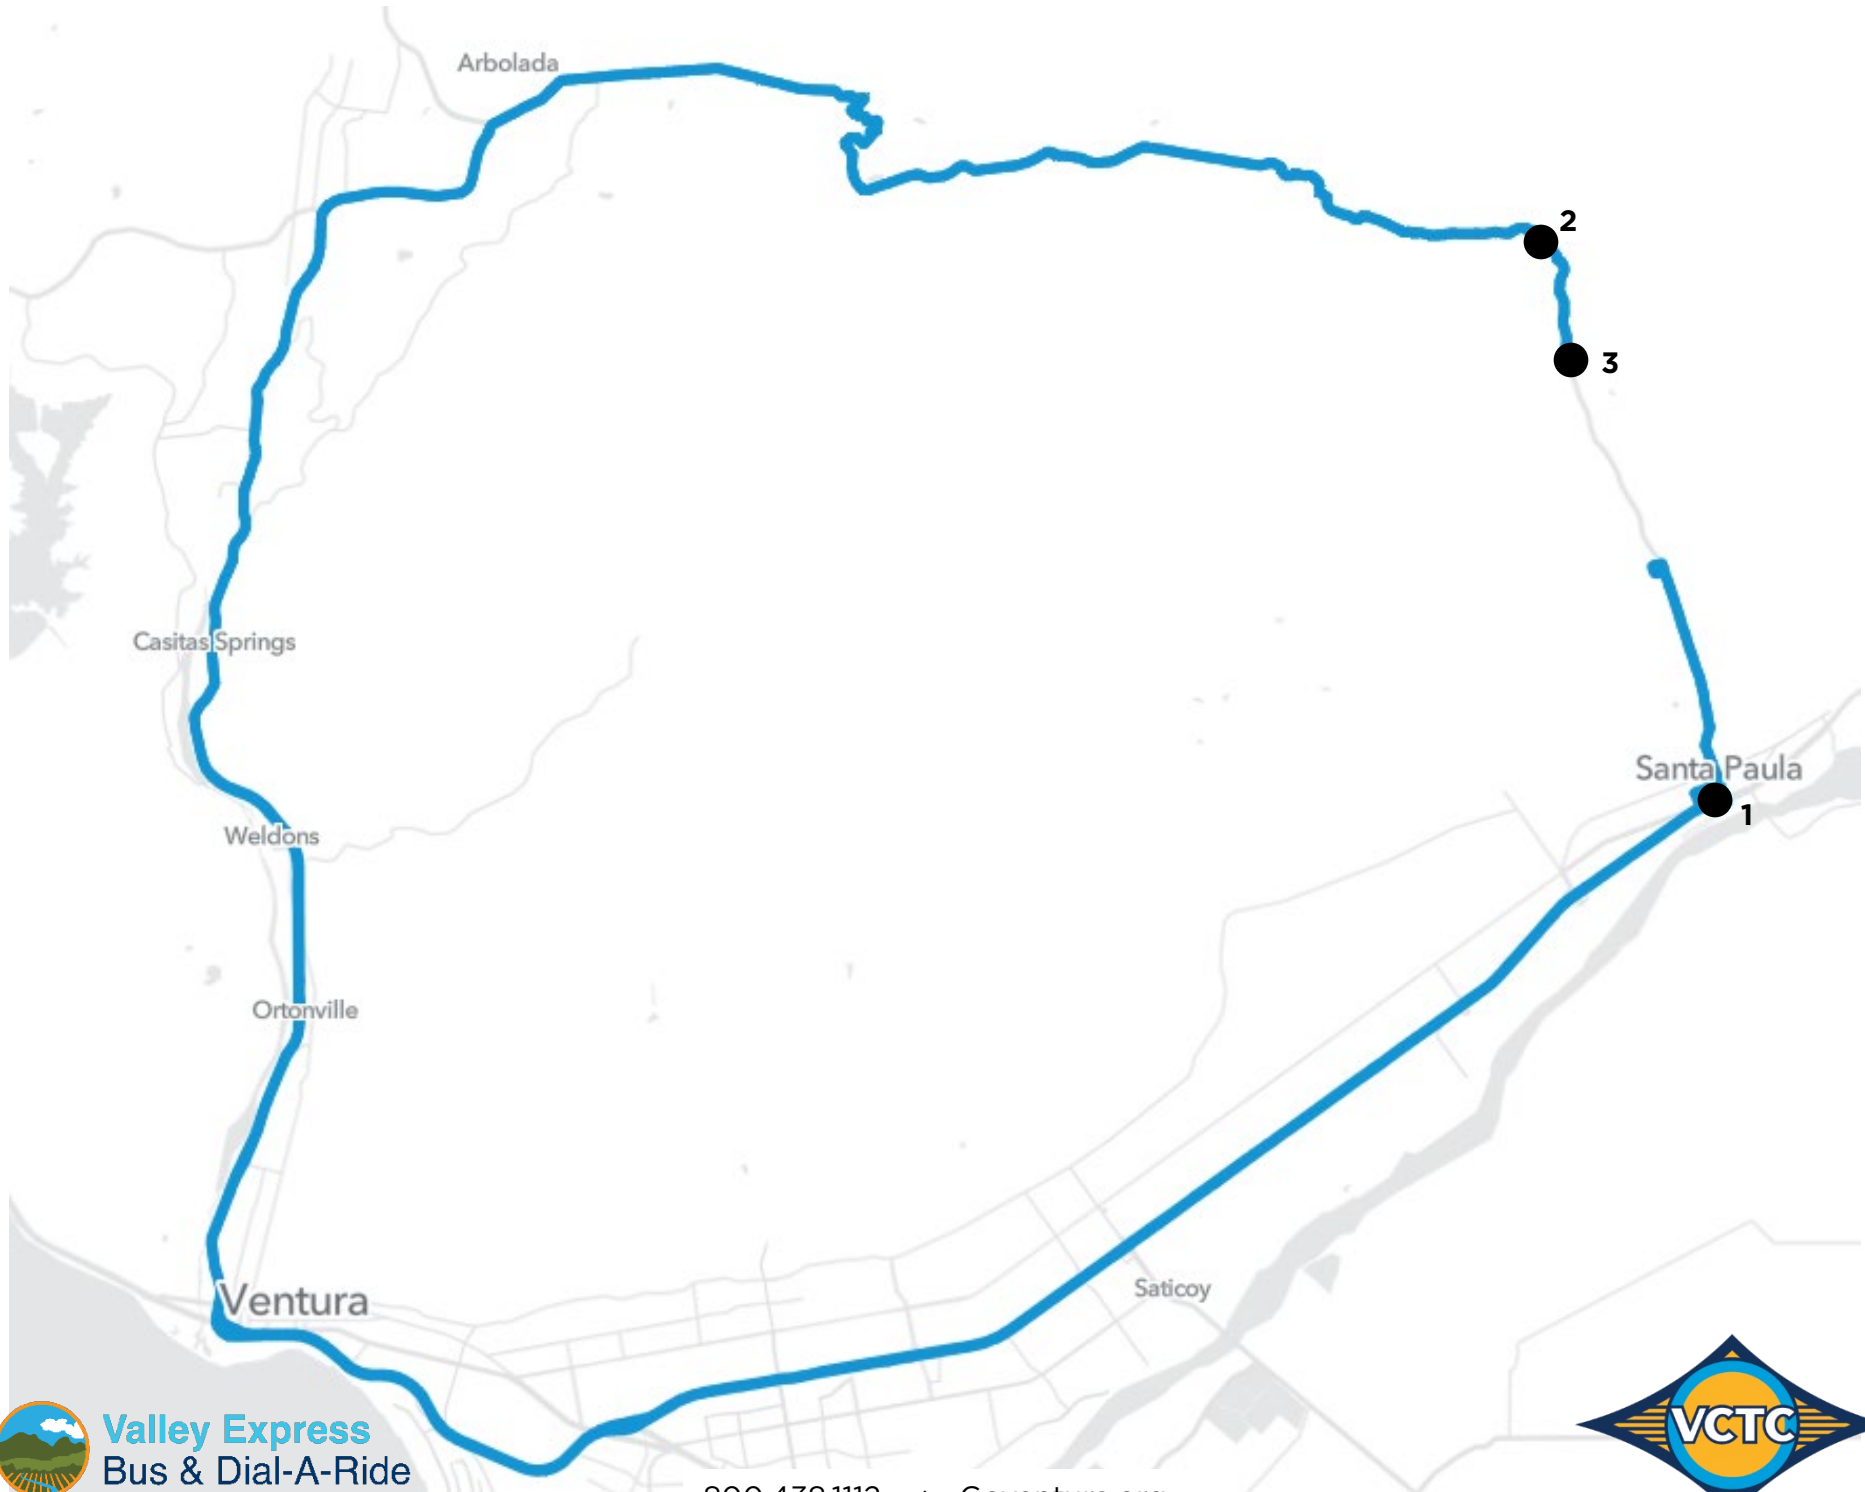

Hwy 150 Shuttle - Schedule
Weekdays (Effective June 10, 2024)

Northbound/En dirección norte			
	1	2	3
Days	SP City Hall- Veterans Park	Thomas Aquinas College	Steckel Park KOA
M-F	7:00 AM	8:15 AM	8:25 AM
M-F	3:30 PM	*****	4:50 PM

Southbound/En dirección sur			
	3	2	1
Days	Steckel Park KOA	Thomas Aquinas College	SP City Hall- Veterans Park
M-F	4:50 PM	5:00 PM	6:15 PM

Valley Express
Bus & Dial-A-Ride

800.438.1112 ♦ Goventura.org