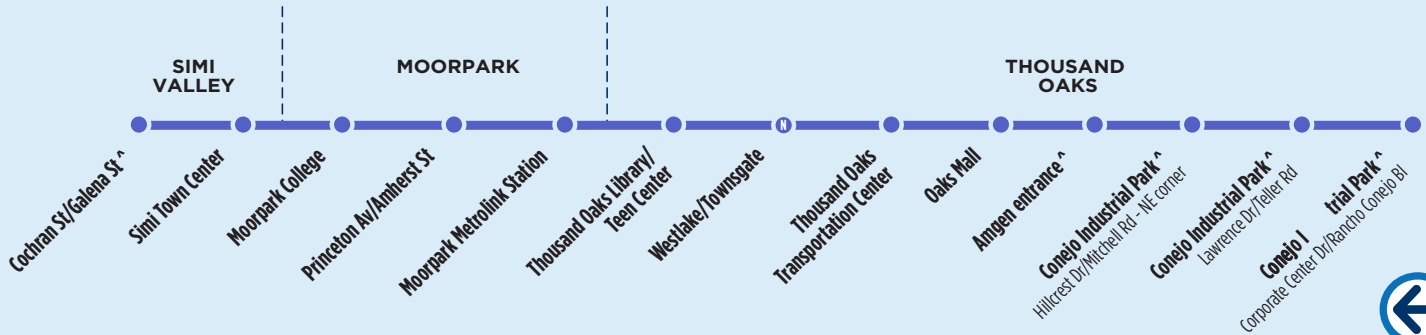

East County

EAST COUNTY ROUTES 70-73X

EAST COUNTY RUTAS 70-73X

^ Weekday Only *Solo entre semana* N Northbound stops only *Paradas solo en dirección norte*
 Check timetable for specific routes and stops *Revise el horario para rutas y paradas específicas*

NORTH
Map Not To Scale

SOUTHBOUND TO THOUSAND OAKS

Saturday/Sábado

Dirección sur hacia Thousand Oaks

ROUTE RUTA	Simi Town Center E. Jefferson Wy	Moorpark College Collins Dr/University Dr - inside lot "PA"	Princeton Av/ Amherst St SW corner	Moorpark Metrolink Station NE High St/ Magnolia St	Thousand Oaks Library/Teen Center Parking lot - 1375 E. Janss Rd	Thousand Oaks Transportation Center 265 S Rancho Rd	Oaks Mall Southside entrance - T-Mobile
70	9:05 A	—	Flag	9:22 A	9:37 A	9:47 A	9:57 A
	11:00 A	11:08 A	Flag	11:19 A	11:34 A	11:43 A	11:52 A
	1:55 P	—	Flag	2:12 P	2:25 P	2:35 P	2:45 P
	4:00 P	—	Flag	4:17 P	4:32 P	4:41 P	4:50 P