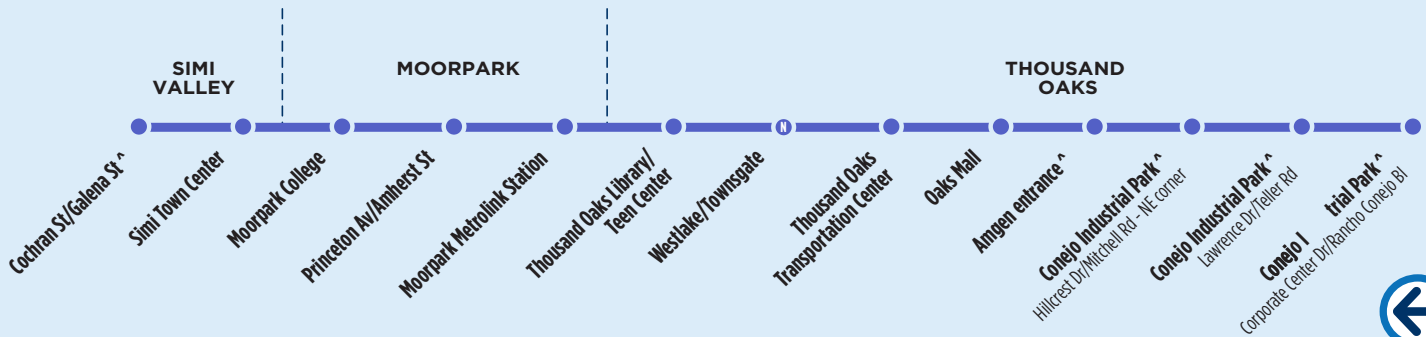

East County

EAST COUNTY ROUTES 70-73X

EAST COUNTY RUTAS 70-73X

^ Weekday Only *Solo entre semana* **N** Northbound stops only *Paradas solo en dirección norte*
 Check timetable for specific routes and stops *Revise el horario para rutas y paradas específicas*

NORTH
Map Not To Scale

NORTHBOUND TO SIMI VALLEY

Dirección norte hacia Simi Valley

Saturday/Sábado

ROUTE RUTA	Oaks Mall Southside entrance - T-Mobile	Thousand Oaks Transportation Center 265 S Rancho Rd	Thousand Oaks Library/Teen Center Parking lot - 1375 E Jaans Rd	Moorpark Metrolink Station SE High St/ Magnolia St	Princeton Av/ Amherst St NE corner	Moorpark College Collins Dr/ University Dr - inside lot "PA"	Simi Town Center E Jefferson Wy
70	8:00 A	8:10 A	8:17 A	8:29 A	Flag	8:38 A	8:50 A
	10:05 A	10:15 A	10:22 A	10:35 A	Flag	—	10:54 A
	1:00 P	1:10 P	1:17 P	1:30 P	Flag	—	1:48 P
	3:00 P	3:10 P	3:17 P	3:30 P	Flag	3:42 P	3:56 P